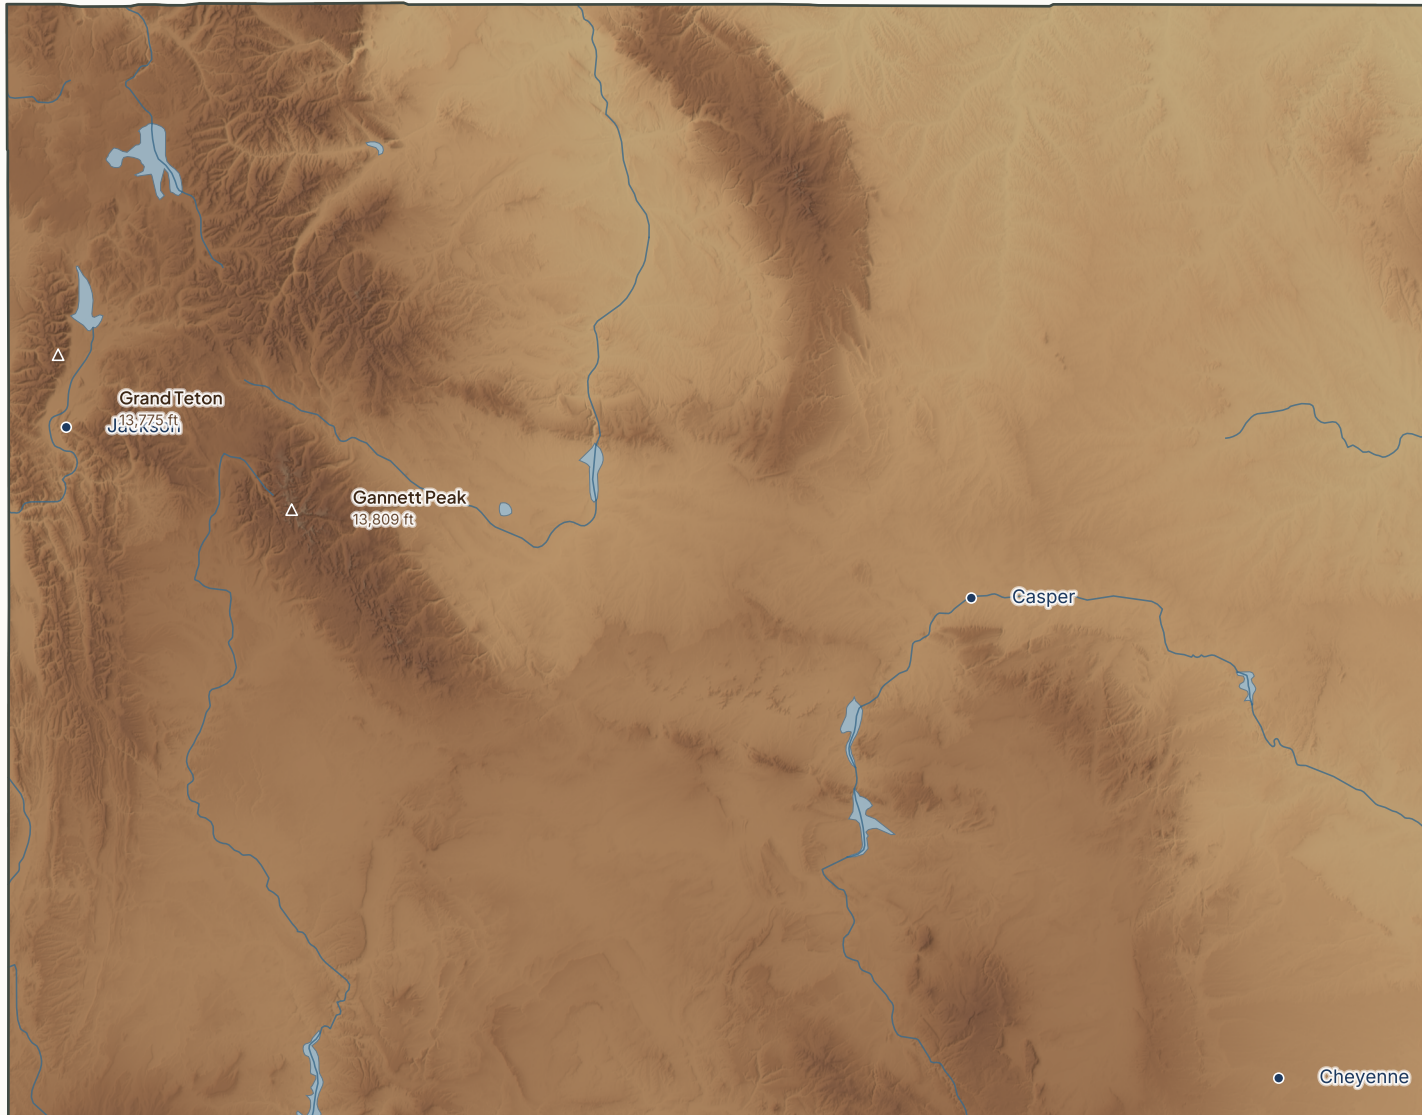

Wyoming

PHYSICAL MAP · ELEVATION AND TOPOGRAPHY

Elevation

SRTM 30m elevation · Natural Earth rivers · US Census boundary

PrintableScholar.com