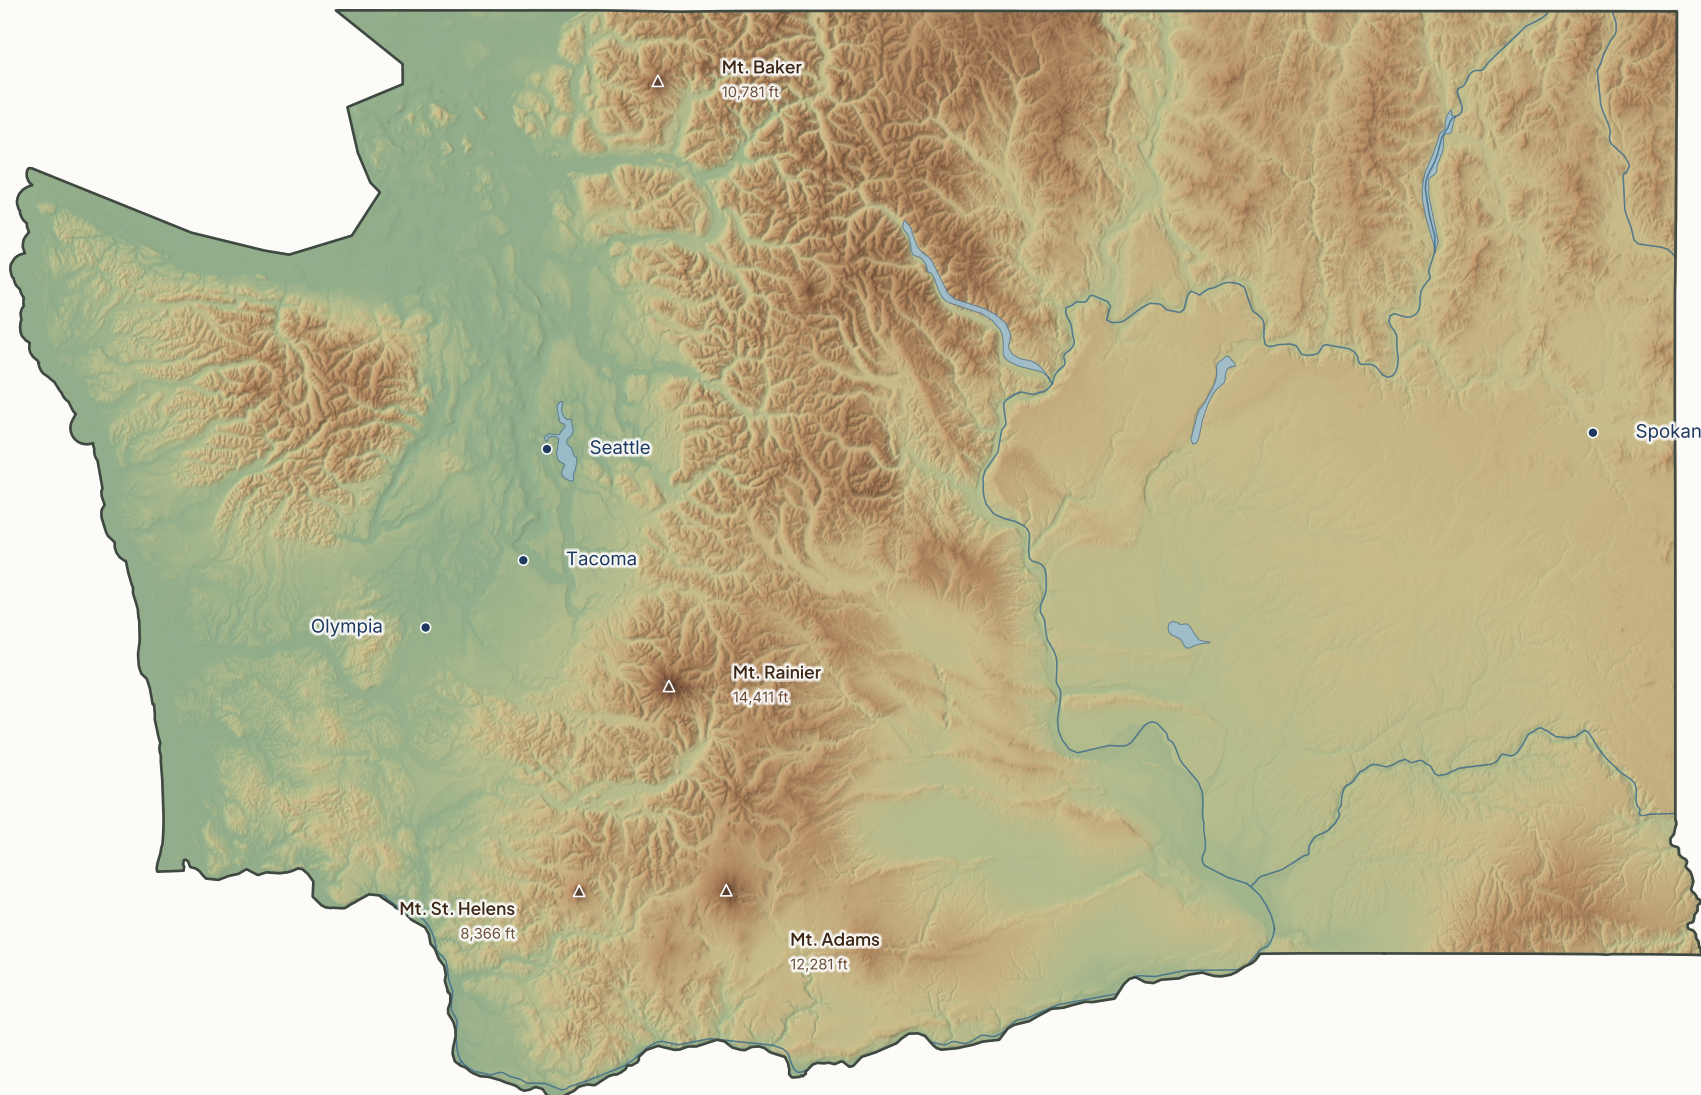

# Washington

PHYSICAL MAP · ELEVATION AND TOPOGRAPHY

Elevation

SRTM 30m elevation · Natural Earth rivers · US Census boundary