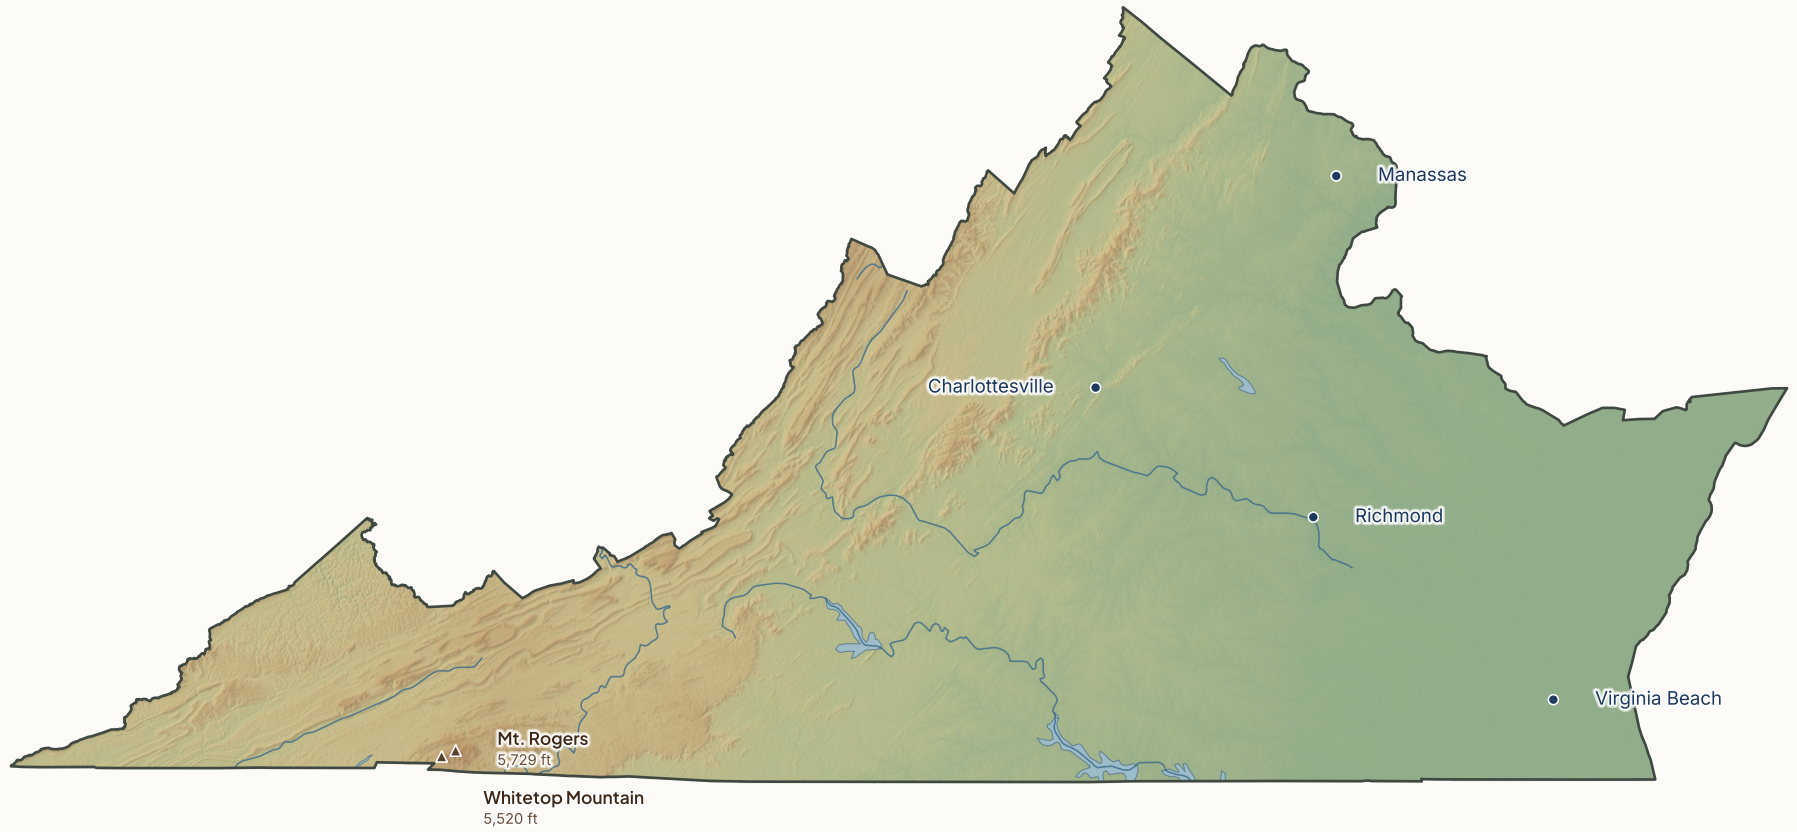

Virginia

PHYSICAL MAP · ELEVATION AND TOPOGRAPHY

Elevation

SRTM 30m elevation · Natural Earth rivers · US Census boundary