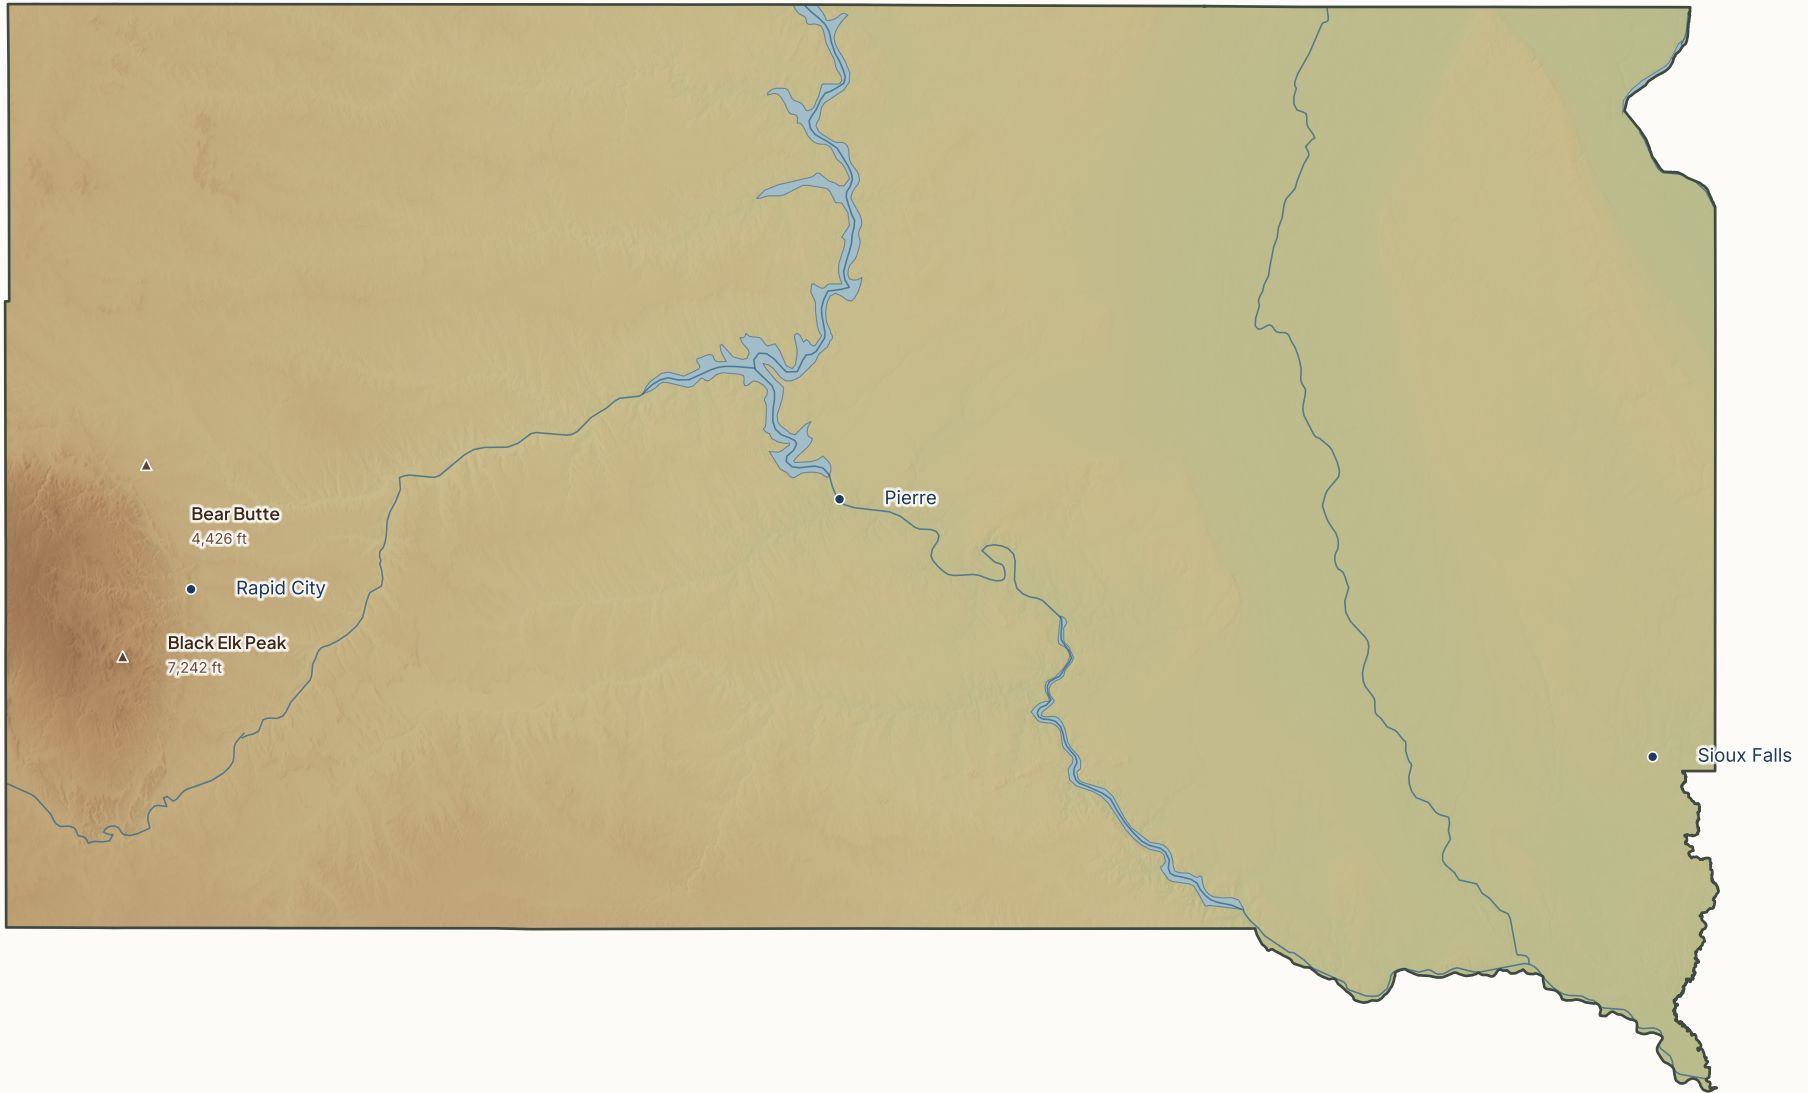

South Dakota

PHYSICAL MAP · ELEVATION AND TOPOGRAPHY

Elevation

SRTM 30m elevation · Natural Earth rivers · US Census boundary