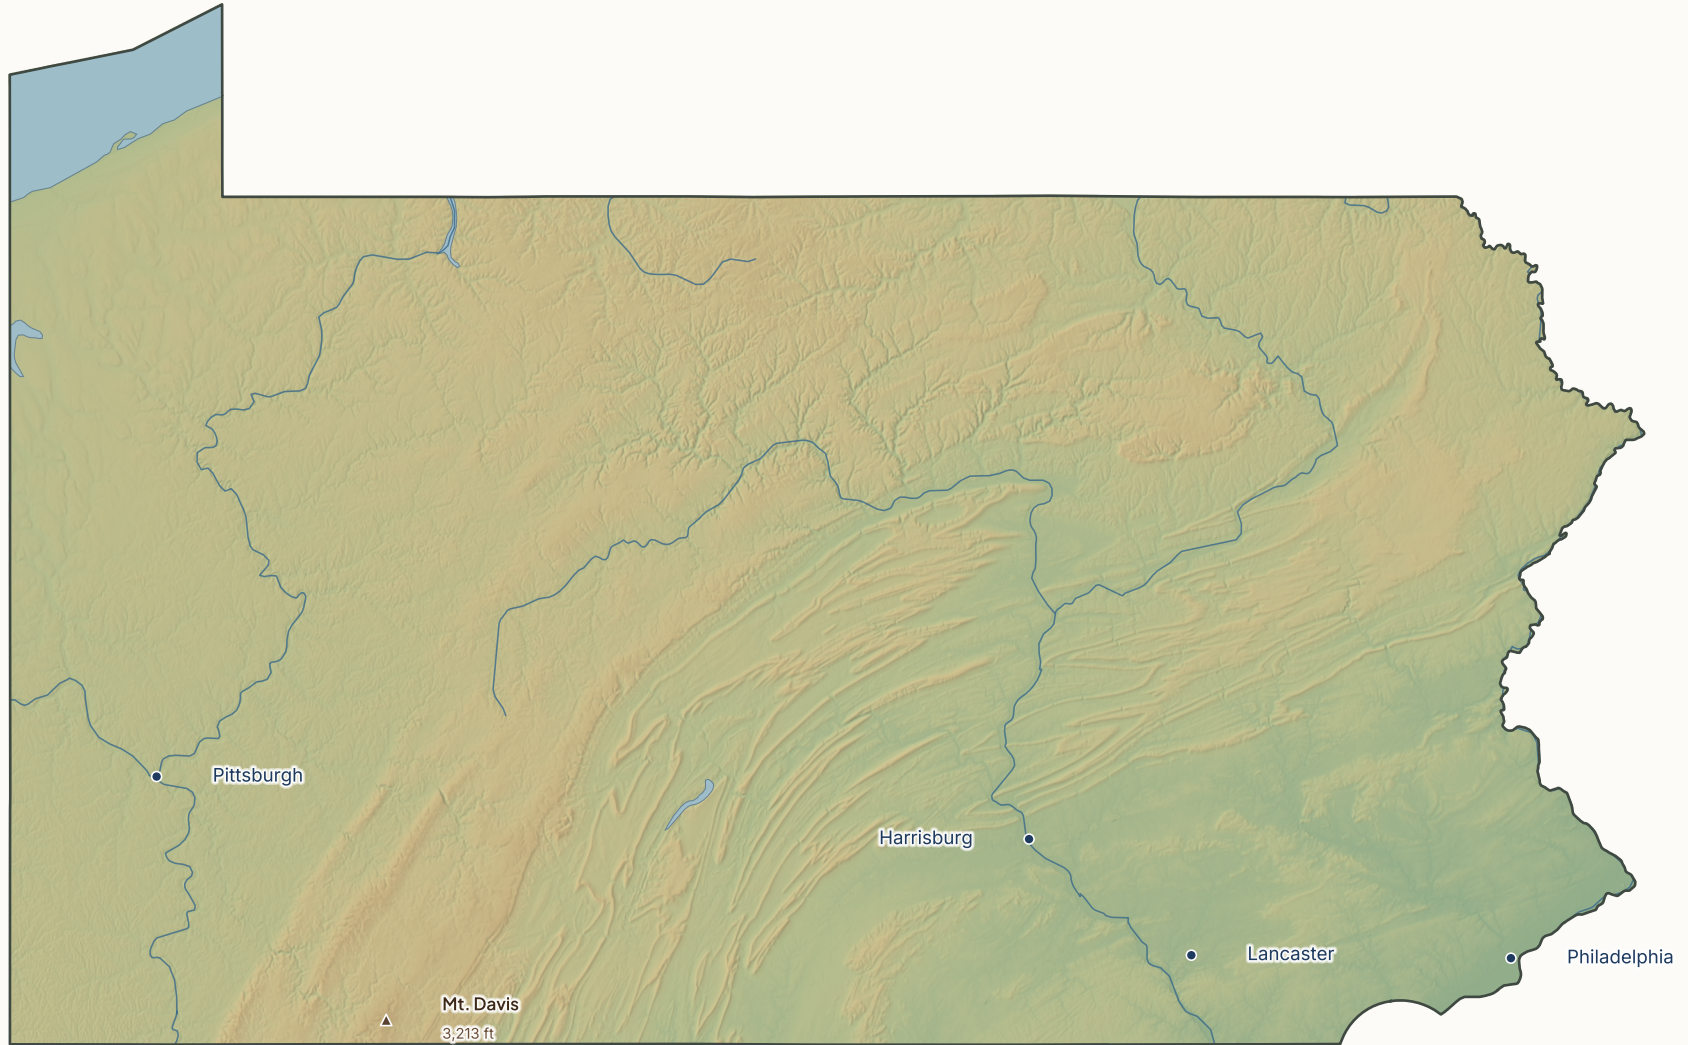

Pennsylvania

PHYSICAL MAP · ELEVATION AND TOPOGRAPHY

Elevation

SRTM 30m elevation · Natural Earth rivers · US Census boundary

[PrintableScholar.com](https://www.PrintableScholar.com)