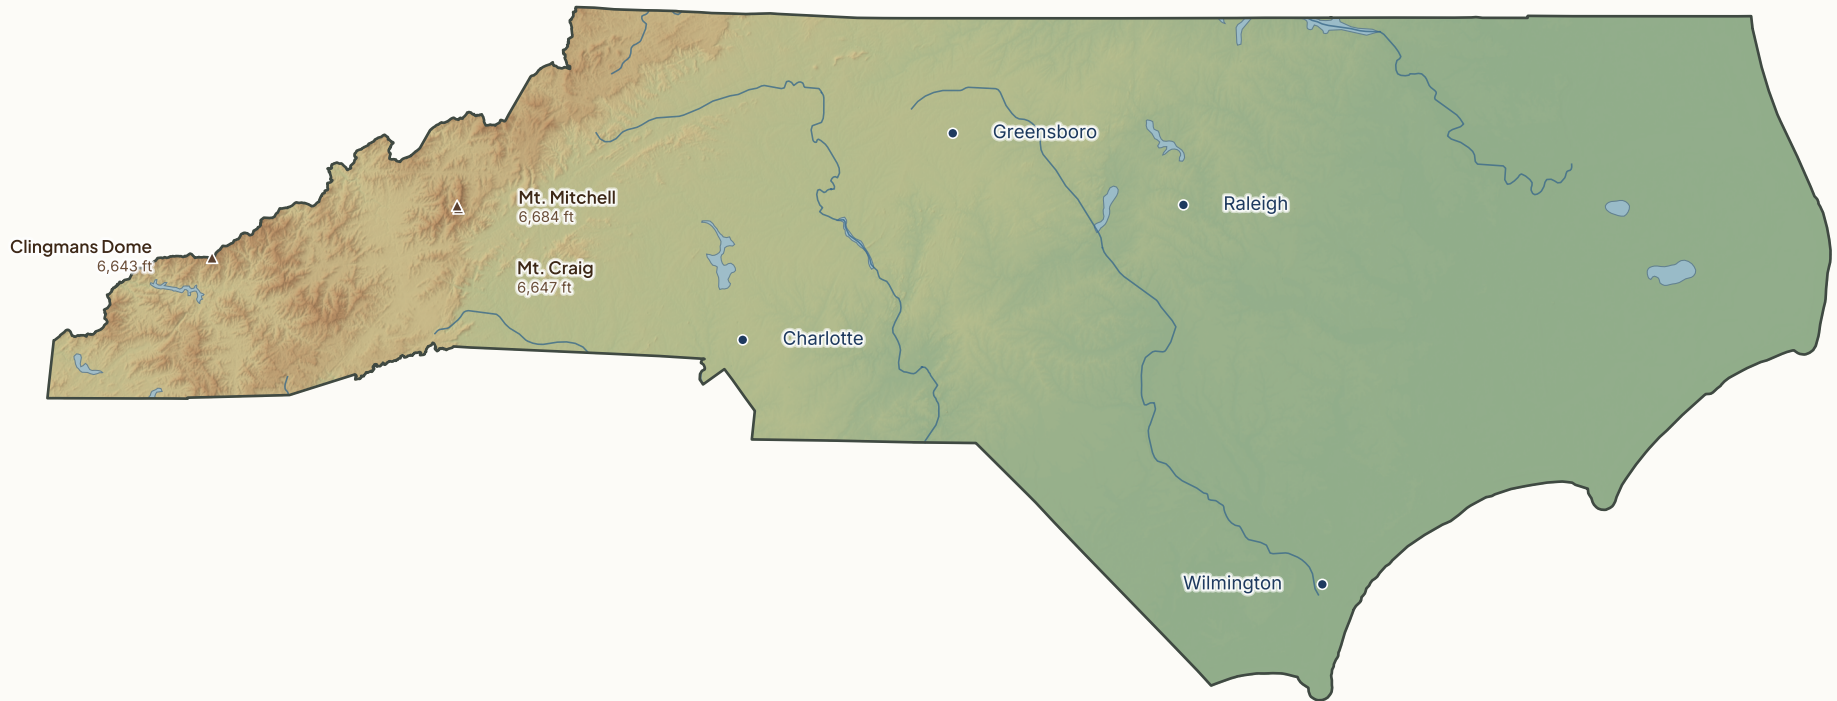

North Carolina

PHYSICAL MAP · ELEVATION AND TOPOGRAPHY

Elevation

SRTM 30m elevation · Natural Earth rivers · US Census boundary