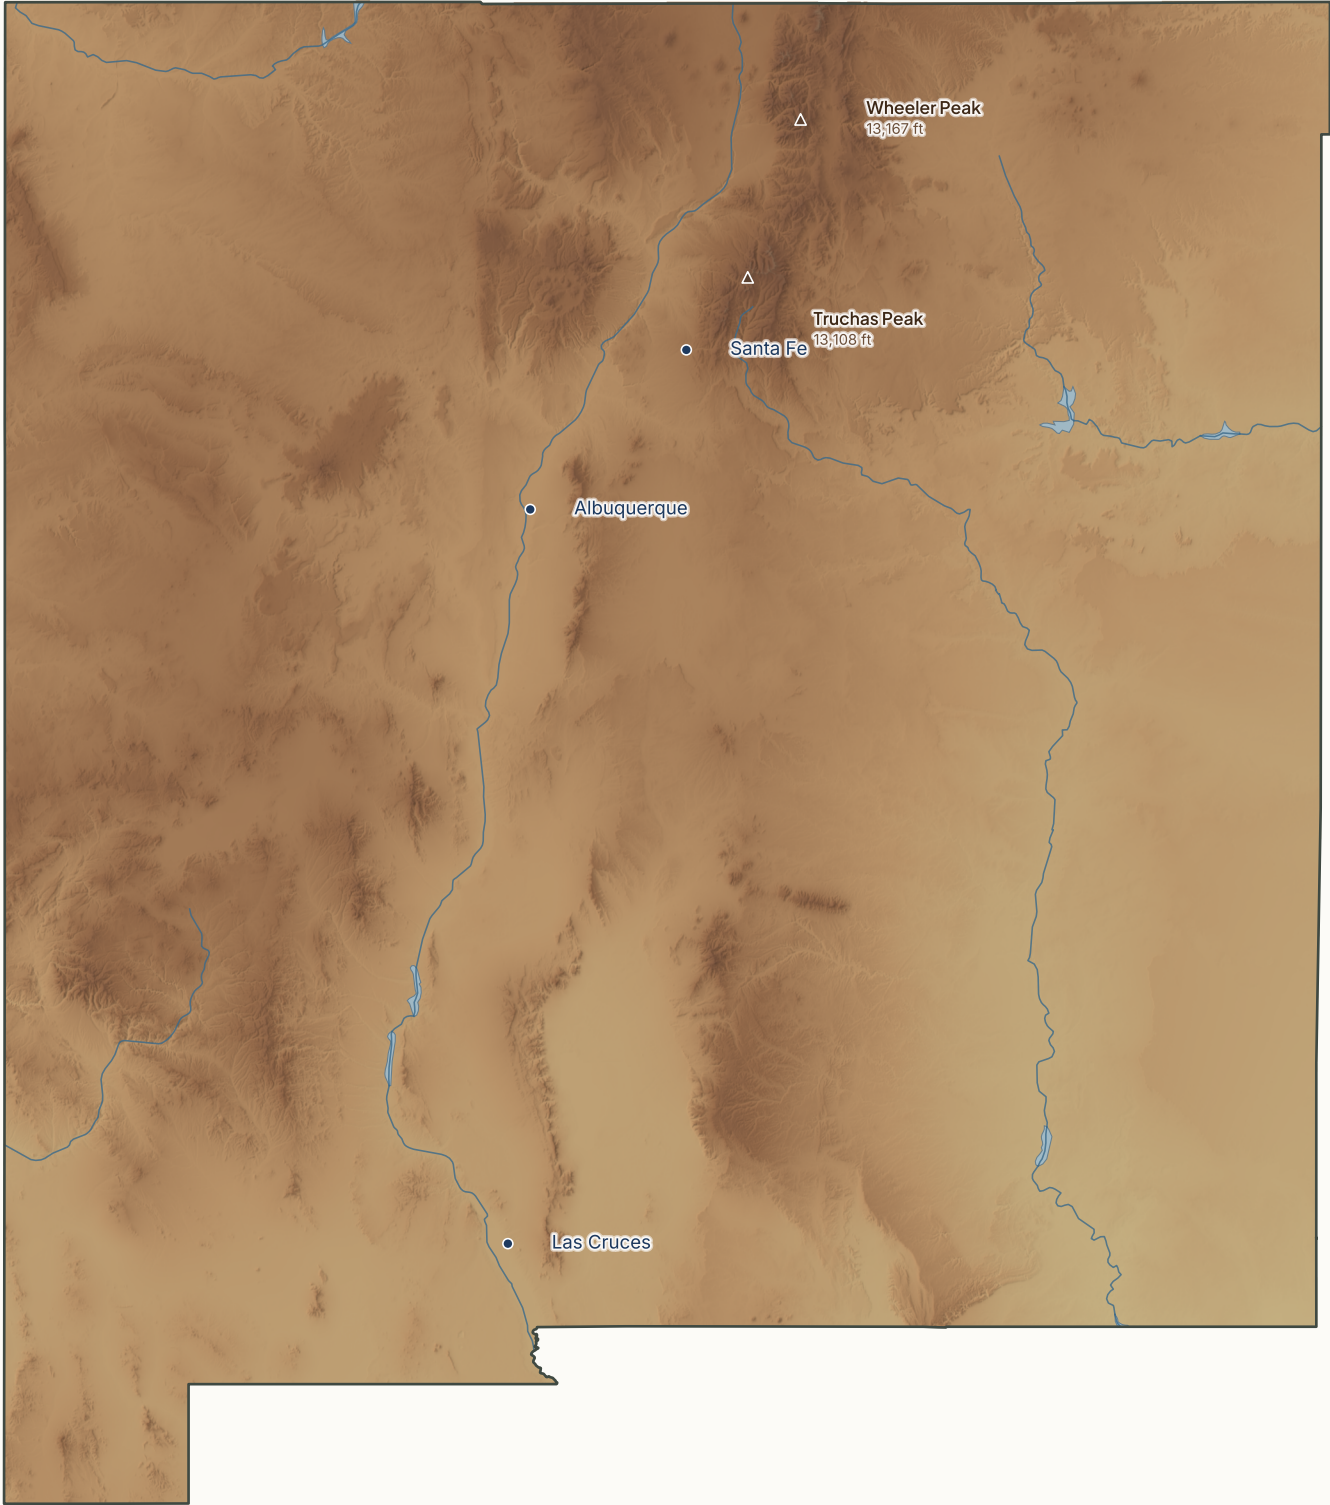

New Mexico

PHYSICAL MAP · ELEVATION AND TOPOGRAPHY

Elevation

SRTM 30m elevation · Natural Earth rivers · US Census boundary