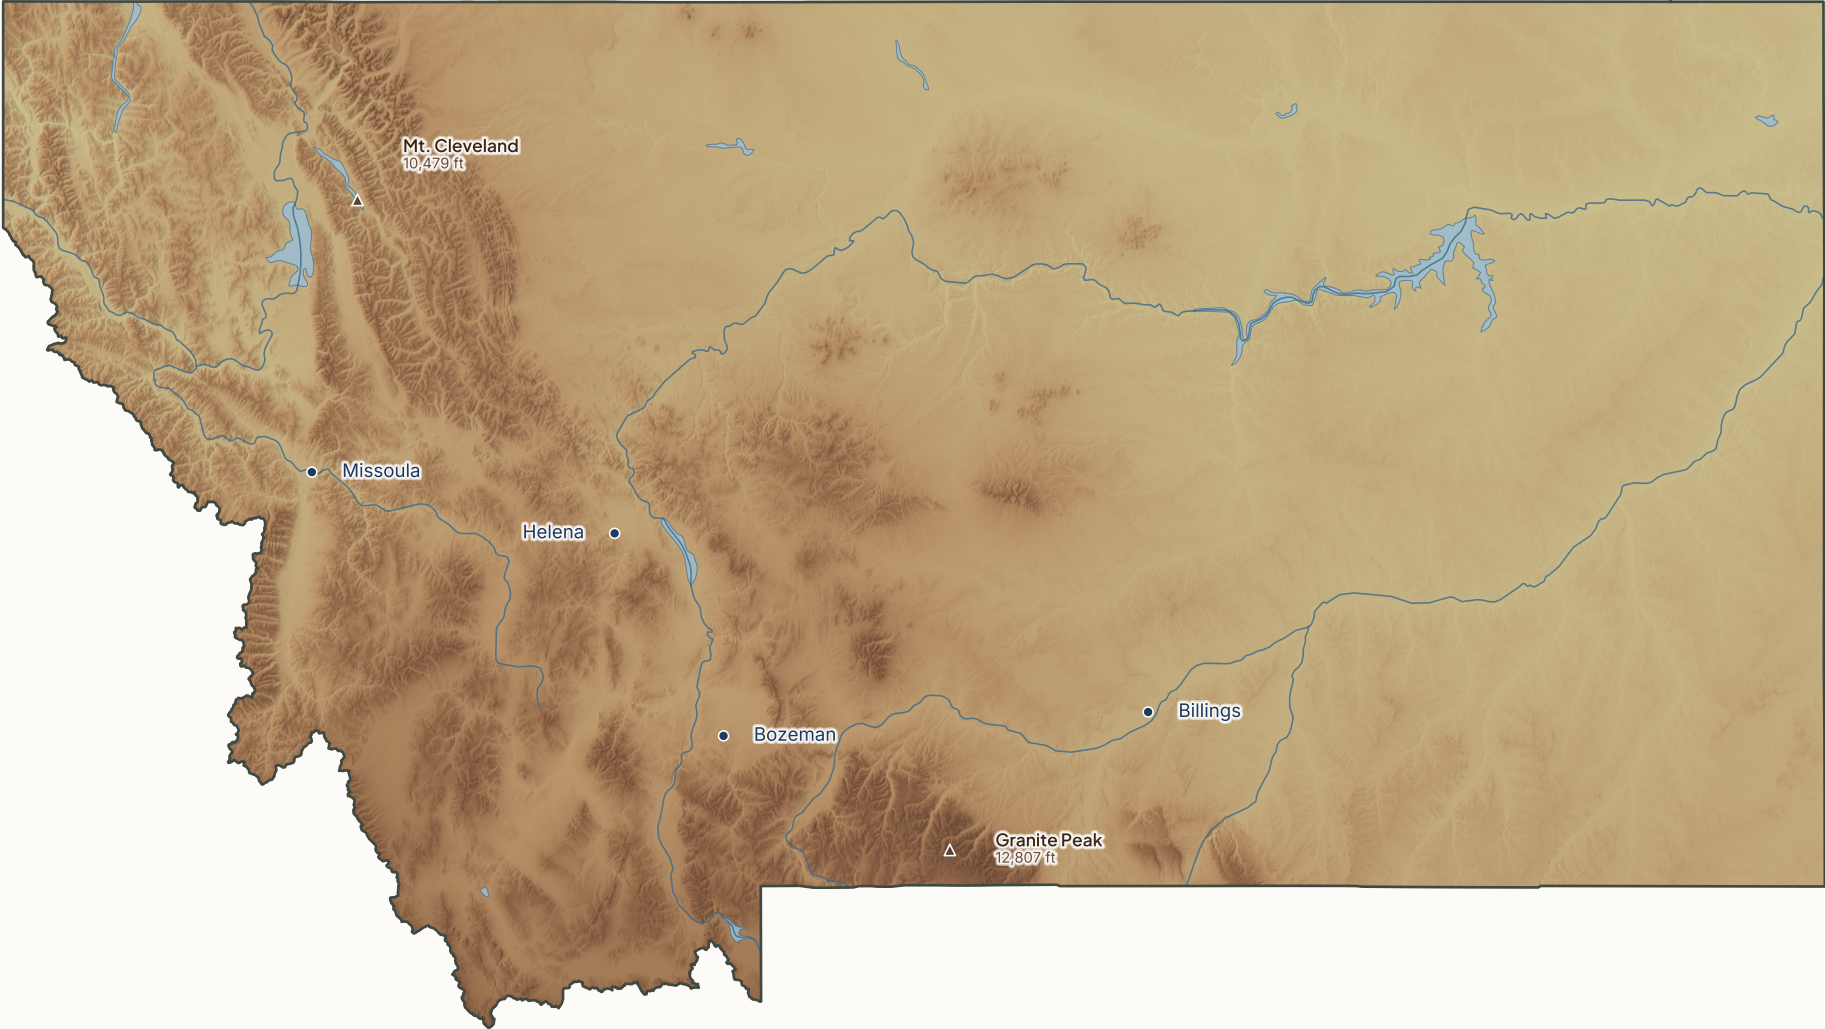

Montana

PHYSICAL MAP · ELEVATION AND TOPOGRAPHY

Elevation

SRTM 30m elevation · Natural Earth rivers · US Census boundary