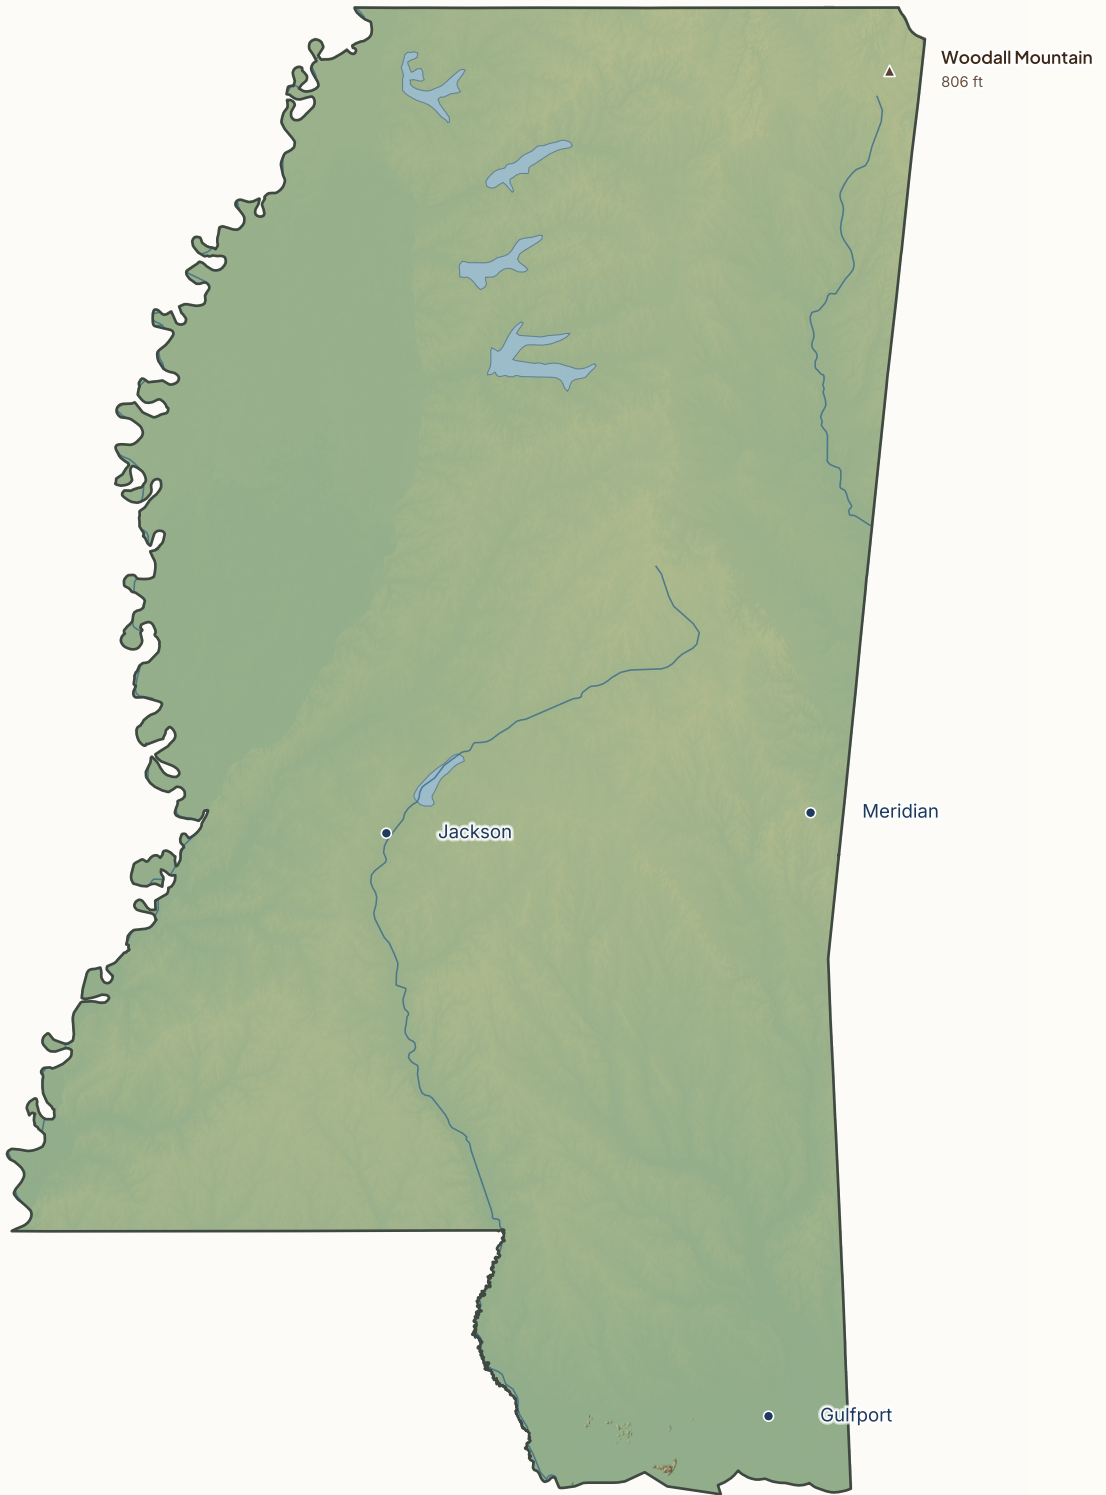

Mississippi

PHYSICAL MAP · ELEVATION AND TOPOGRAPHY

Elevation

SRTM 30m elevation · Natural Earth rivers · US Census boundary