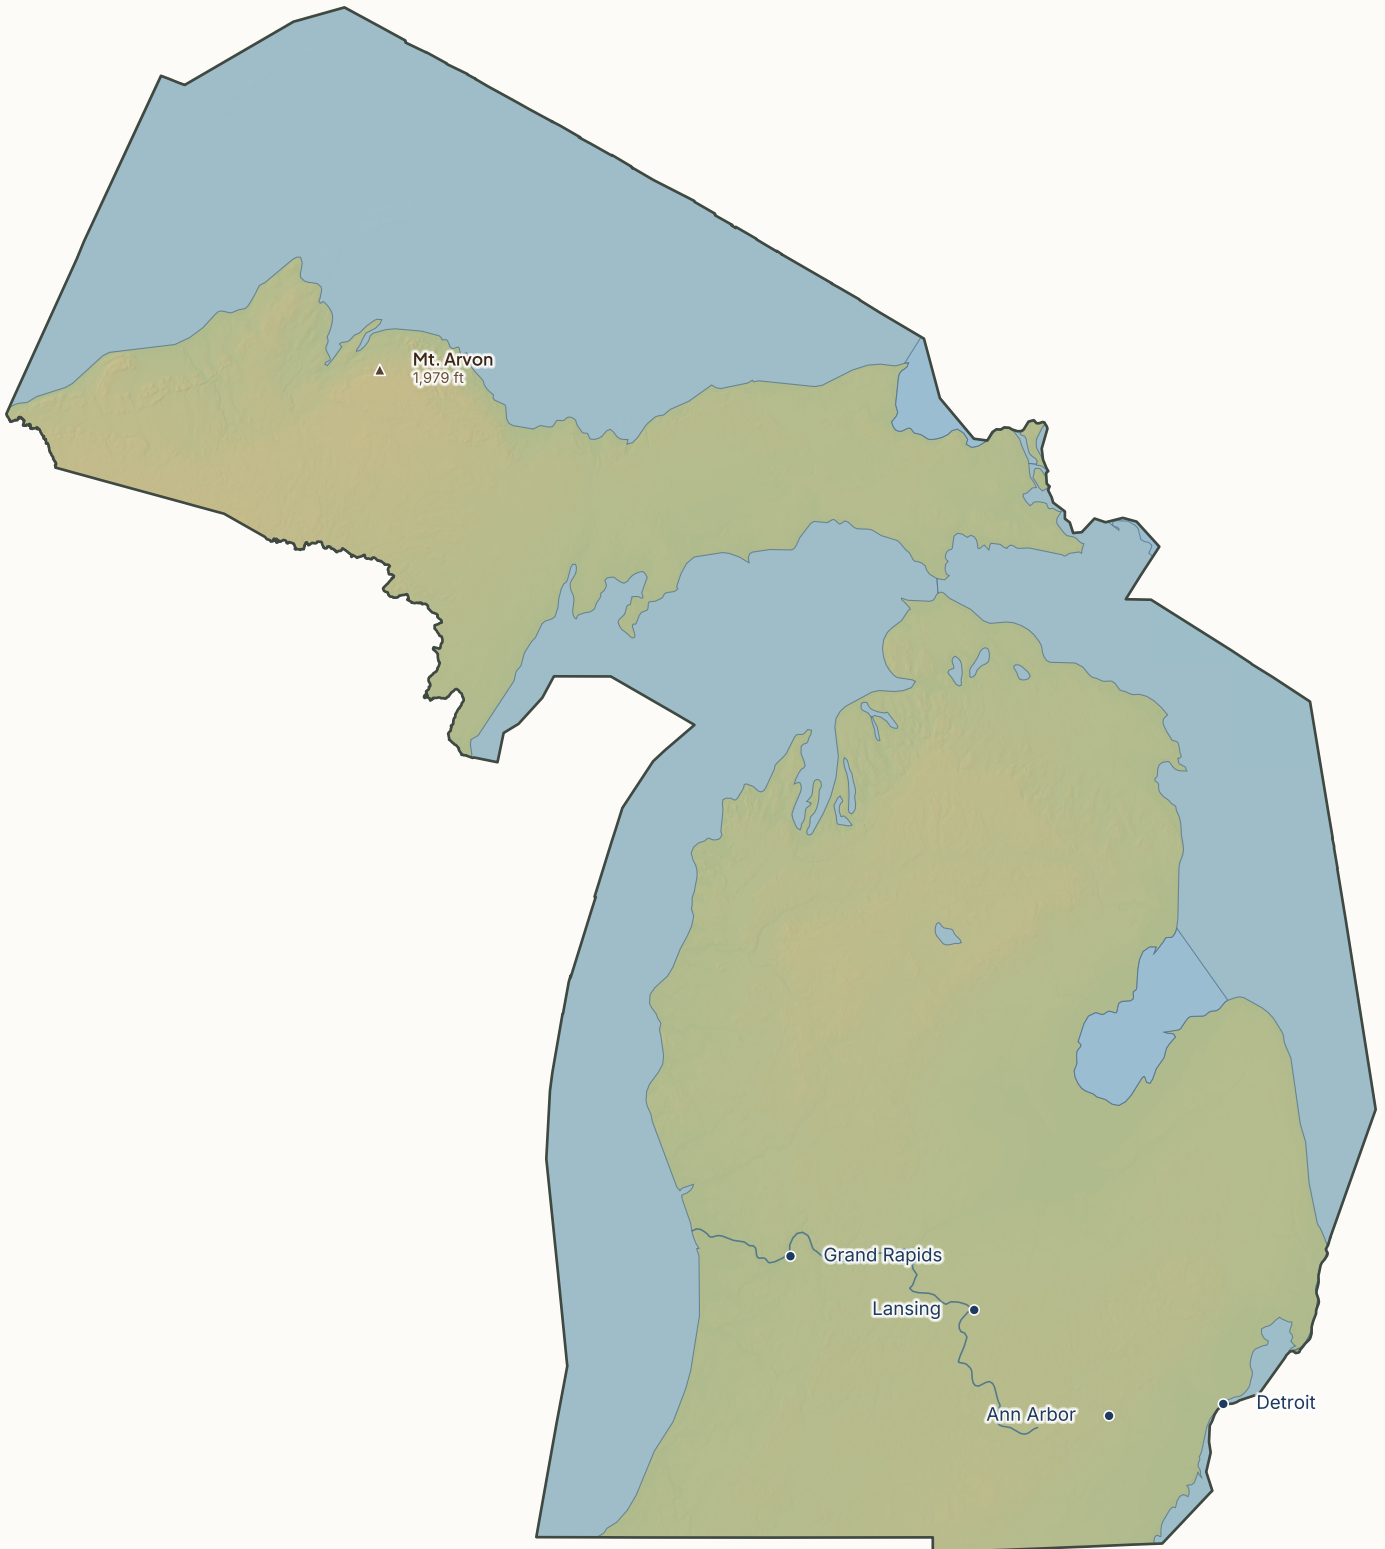

Michigan

PHYSICAL MAP · ELEVATION AND TOPOGRAPHY

Elevation

SRTM 30m elevation · Natural Earth rivers · US Census boundary