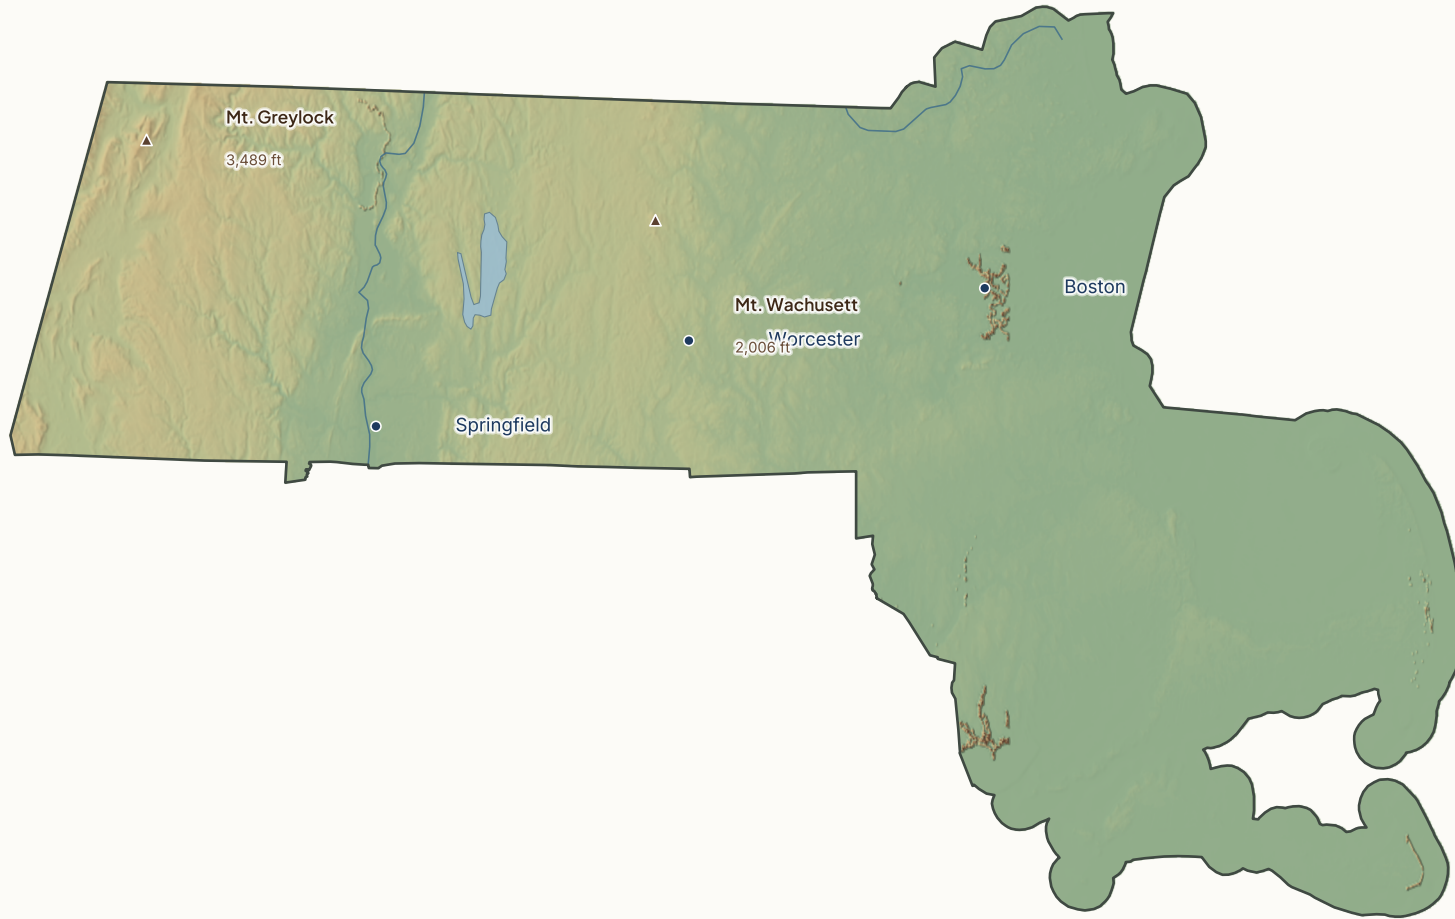

# Massachusetts

PHYSICAL MAP · ELEVATION AND TOPOGRAPHY

Elevation

SRTM 30m elevation · Natural Earth rivers · US Census boundary