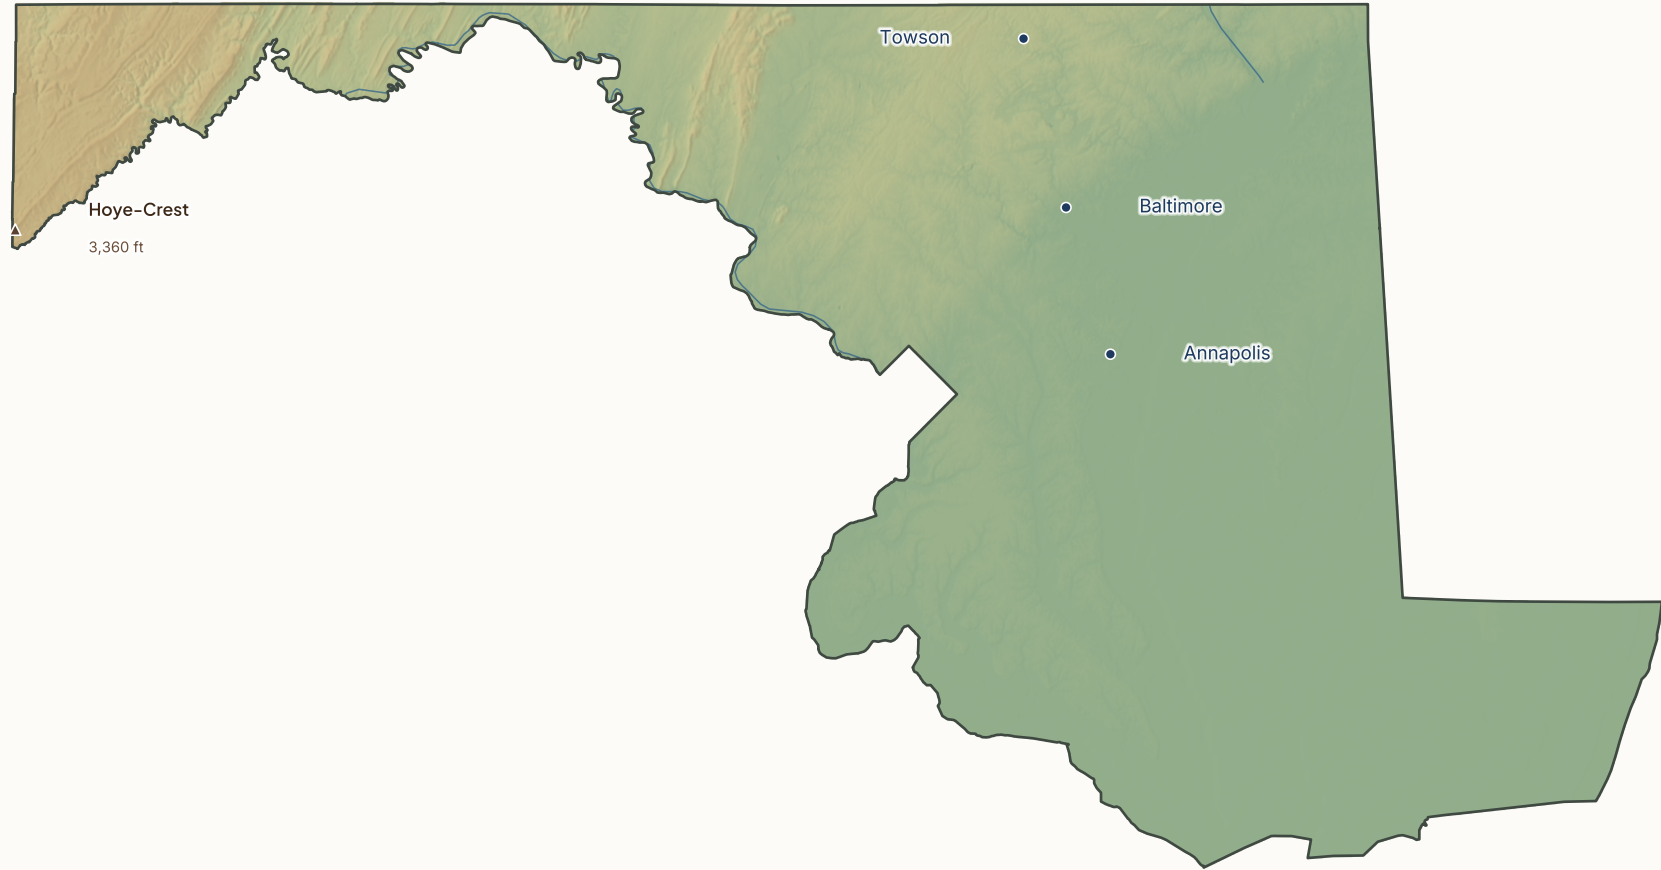

Maryland

PHYSICAL MAP · ELEVATION AND TOPOGRAPHY

Elevation

SRTM 30m elevation · Natural Earth rivers · US Census boundary