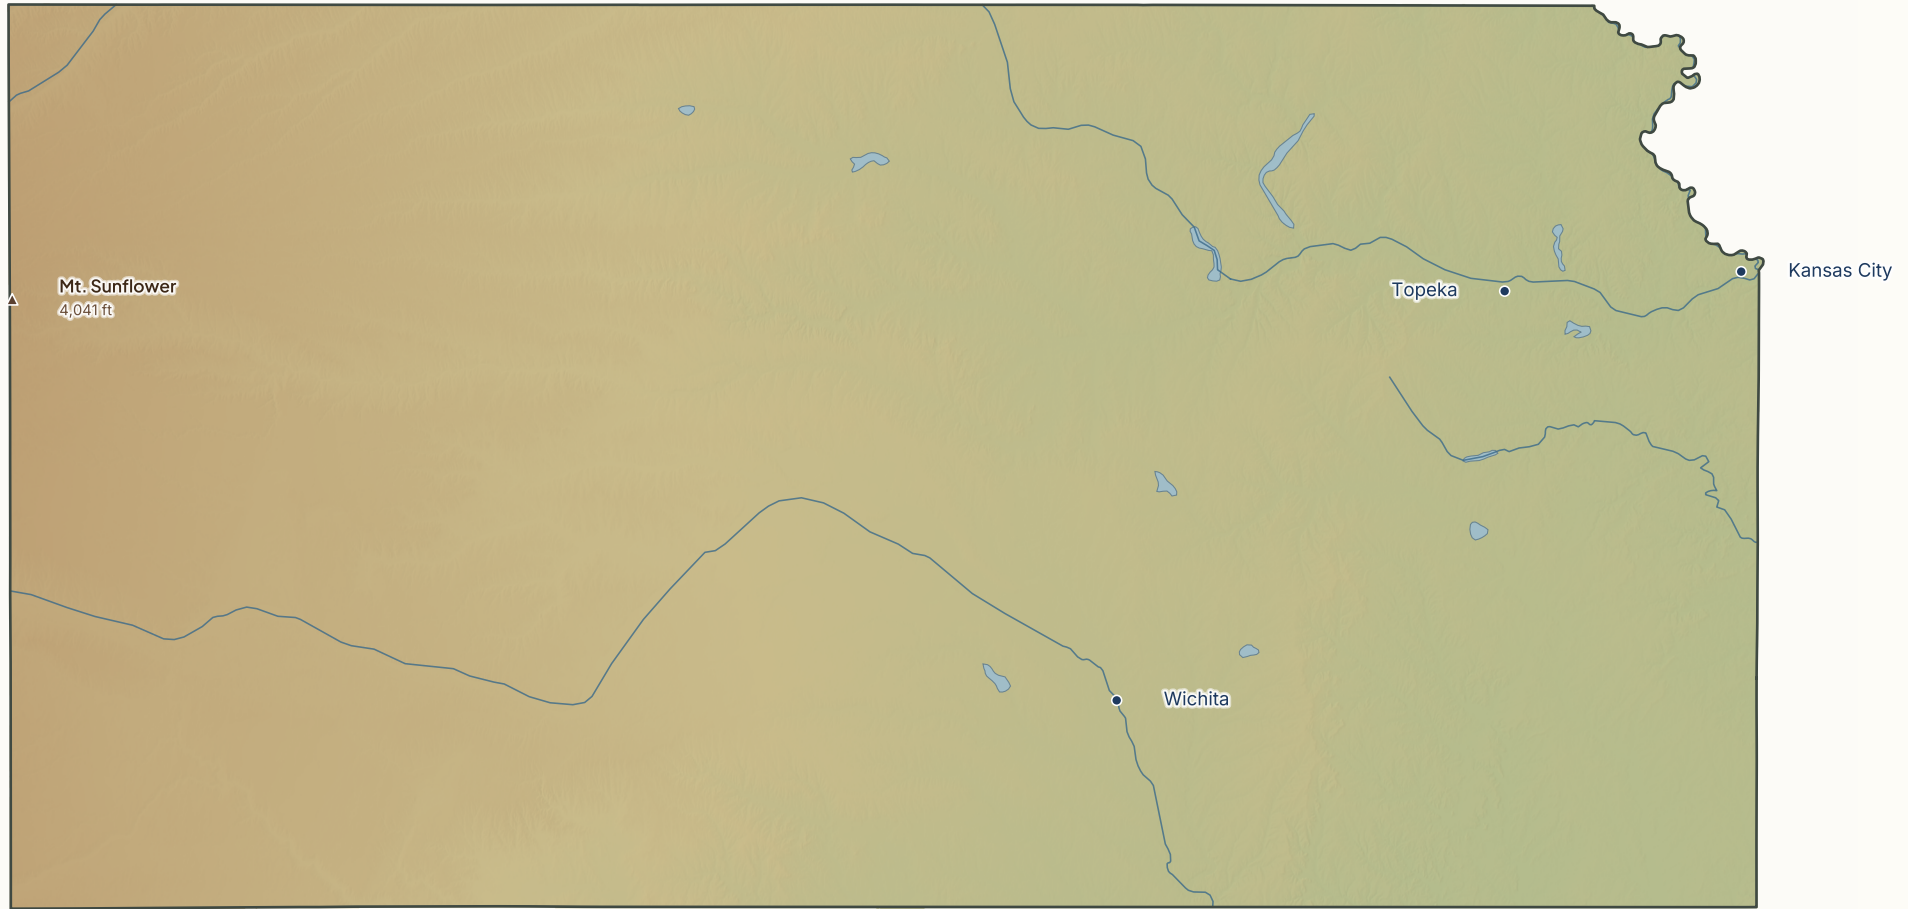

# Kansas

PHYSICAL MAP · ELEVATION AND TOPOGRAPHY

SRTM 30m elevation · Natural Earth rivers · US Census boundary