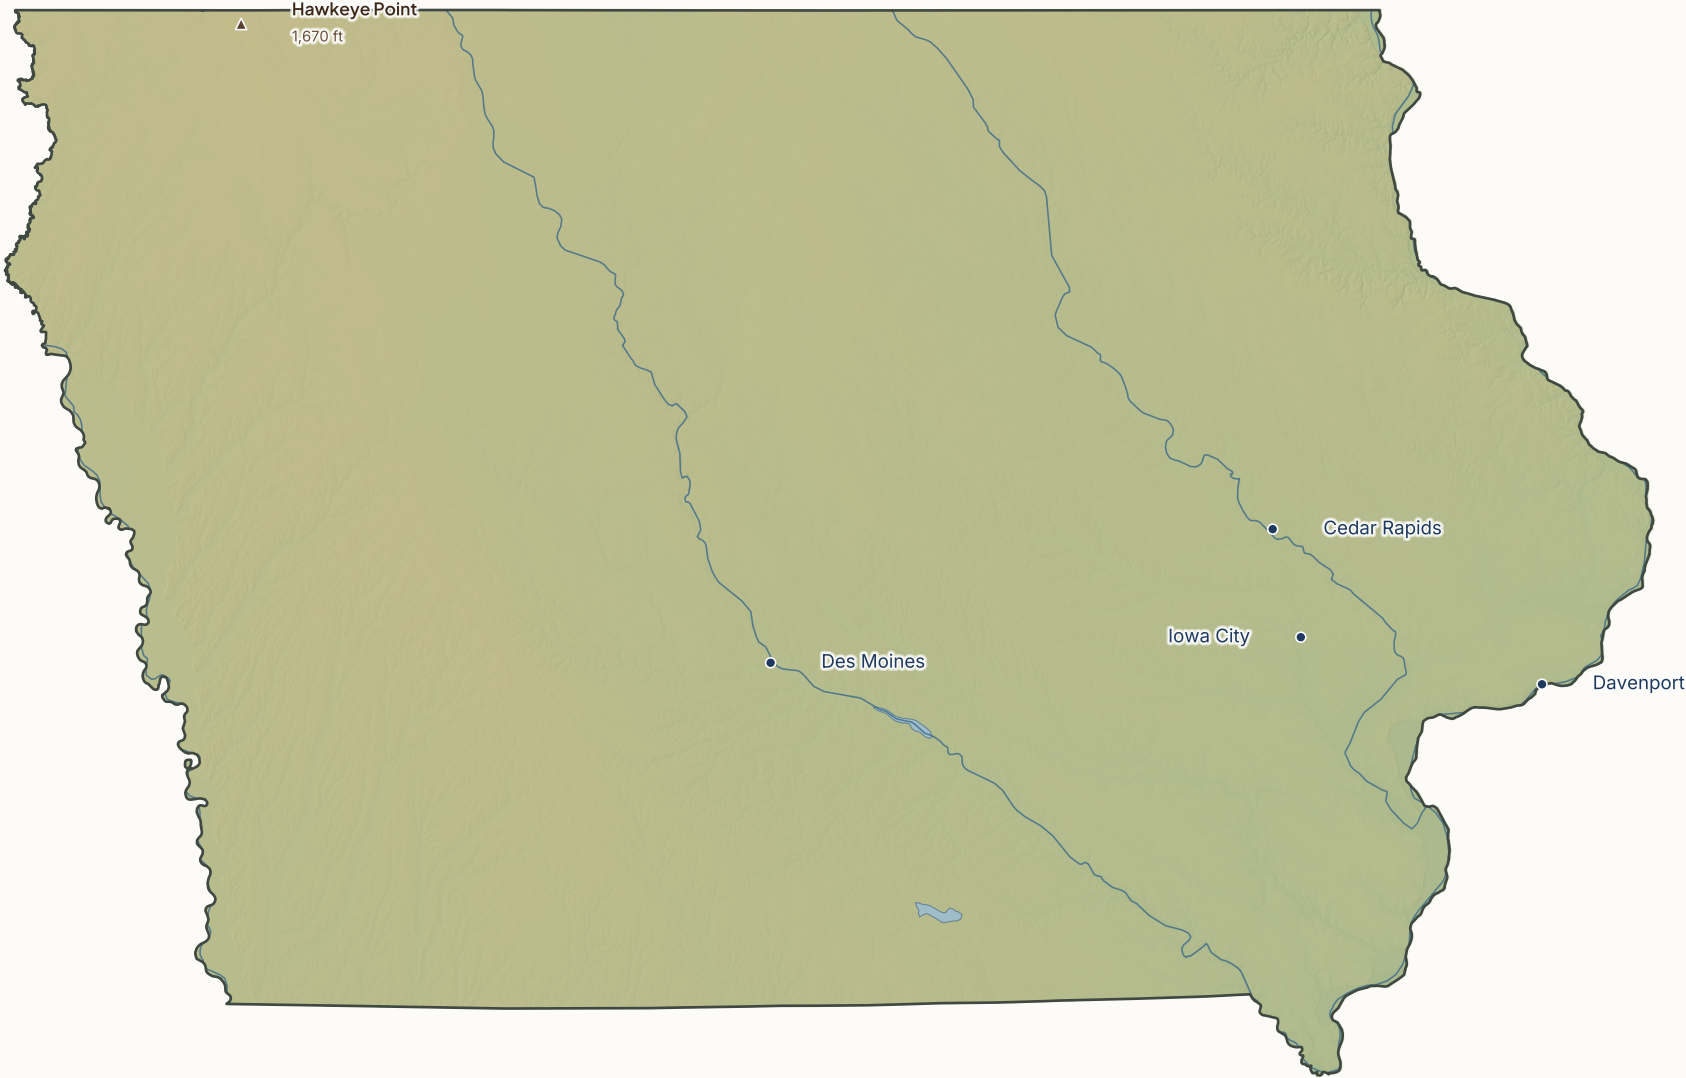

Iowa

PHYSICAL MAP · ELEVATION AND TOPOGRAPHY

SRTM 30m elevation · Natural Earth rivers · US Census boundary