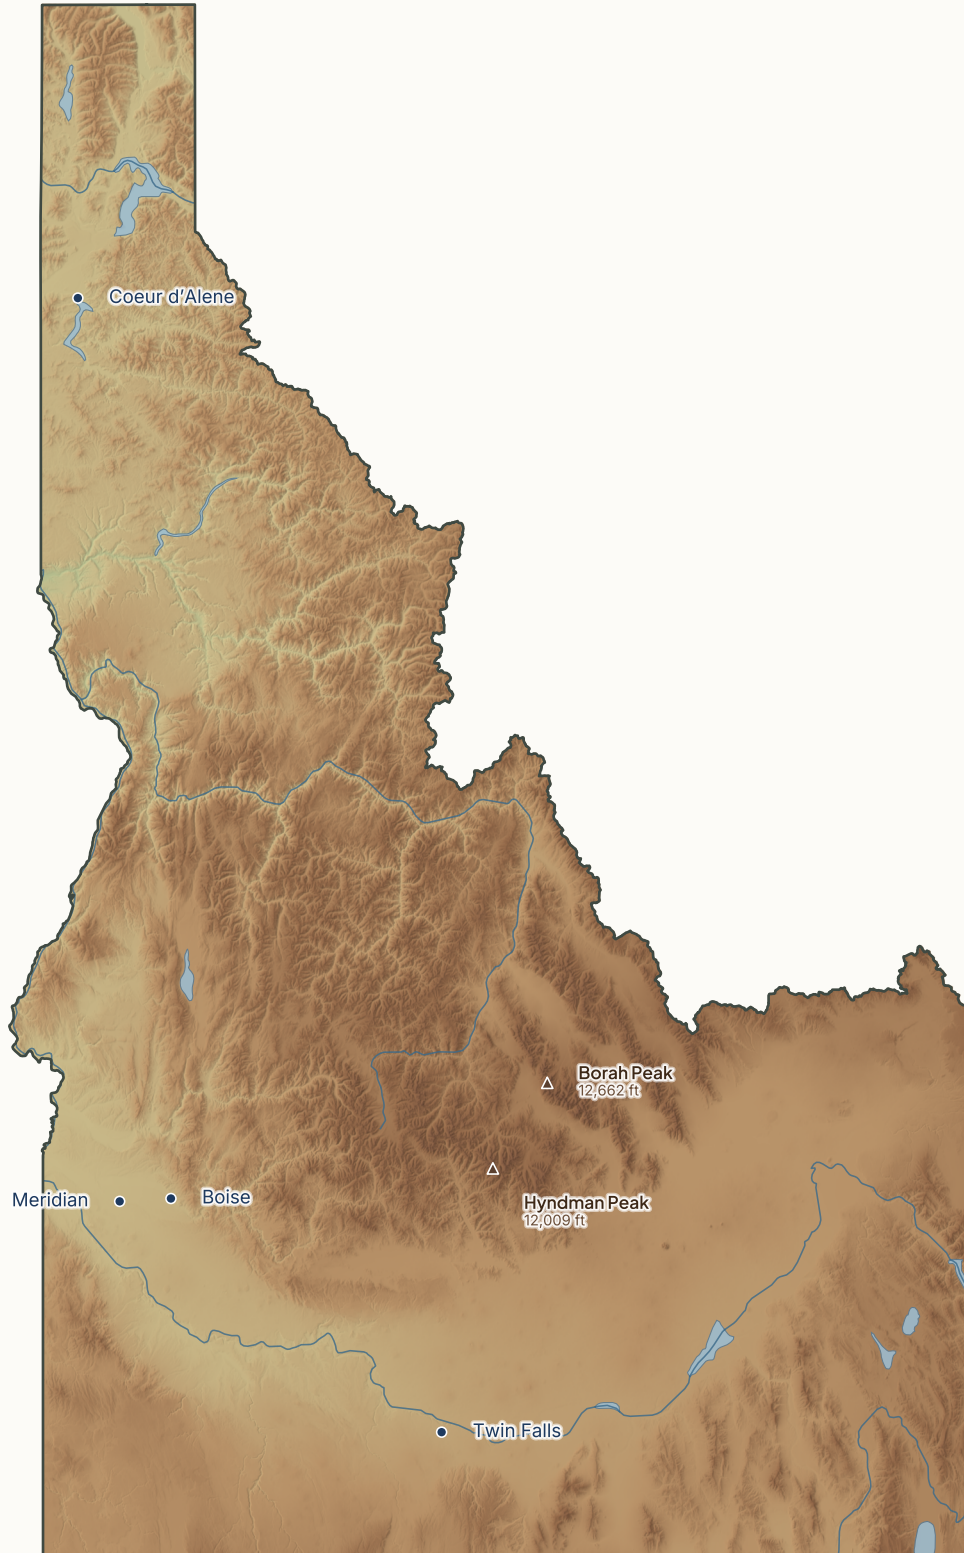

Idaho

PHYSICAL MAP · ELEVATION AND TOPOGRAPHY

Elevation

SRTM 30m elevation · Natural Earth rivers · US Census boundary