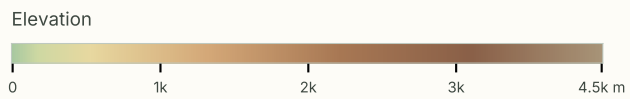

# Hawaii

Elevation · Topography · Real Cartographic Data

SRTM 30m elevation · Natural Earth rivers · US Census boundary