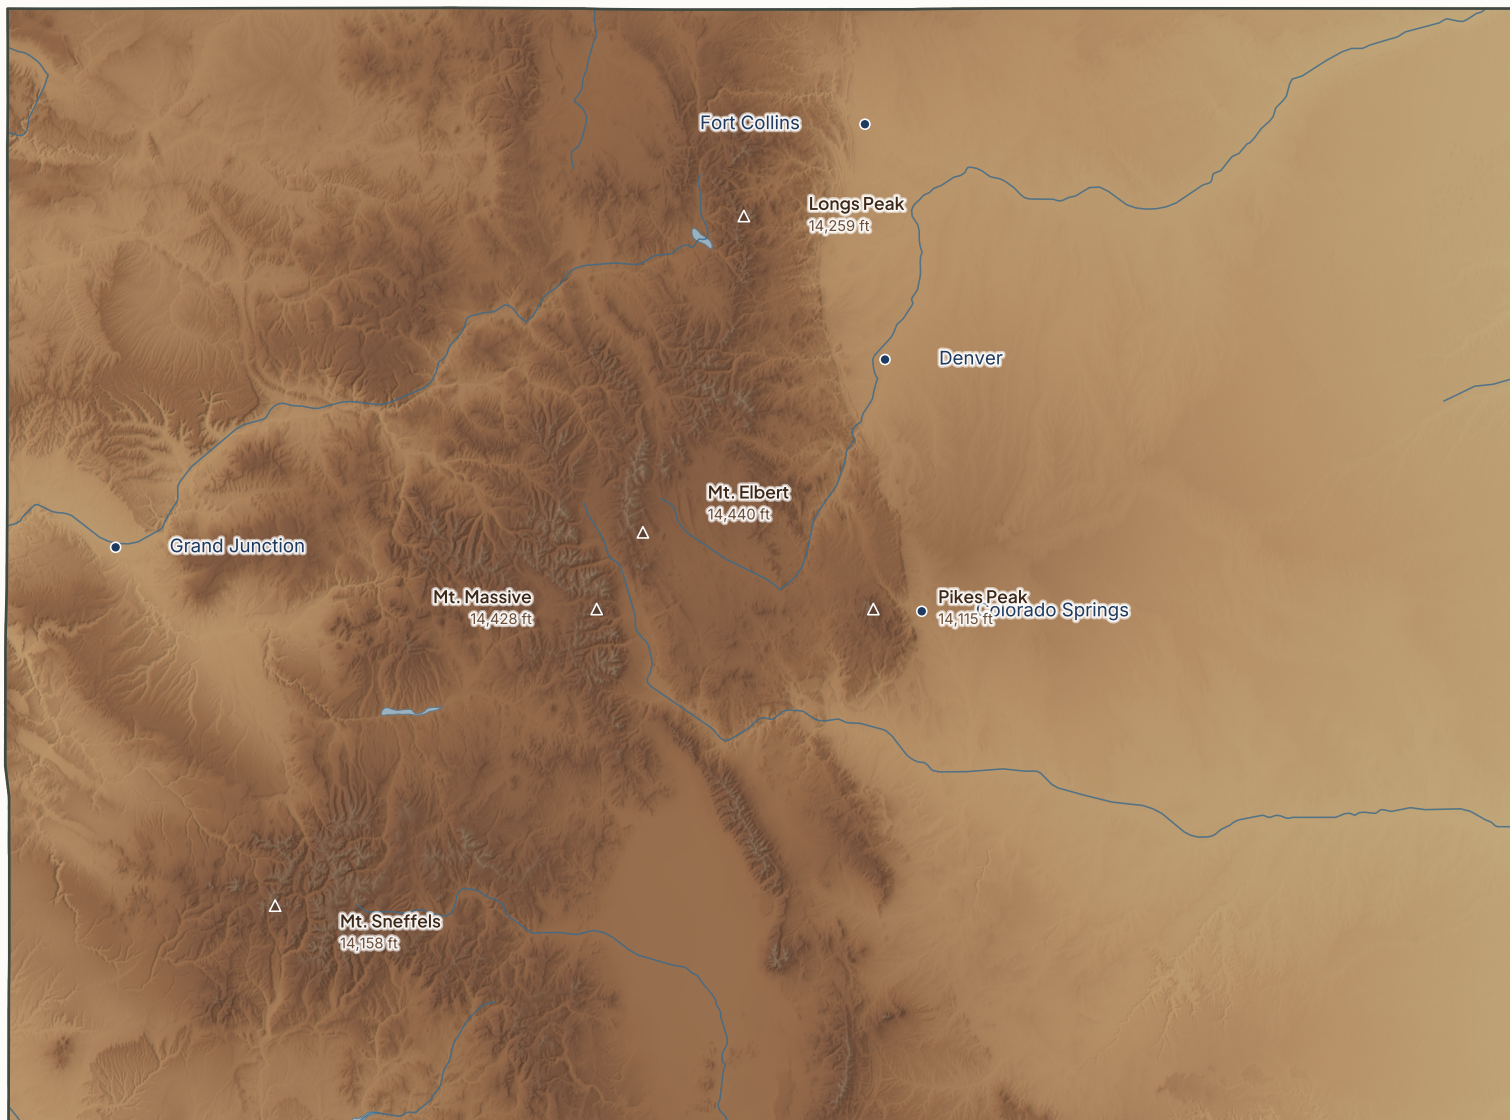

Colorado

PHYSICAL MAP · ELEVATION AND TOPOGRAPHY

Elevation

SRTM 30m elevation · Natural Earth rivers · US Census boundary