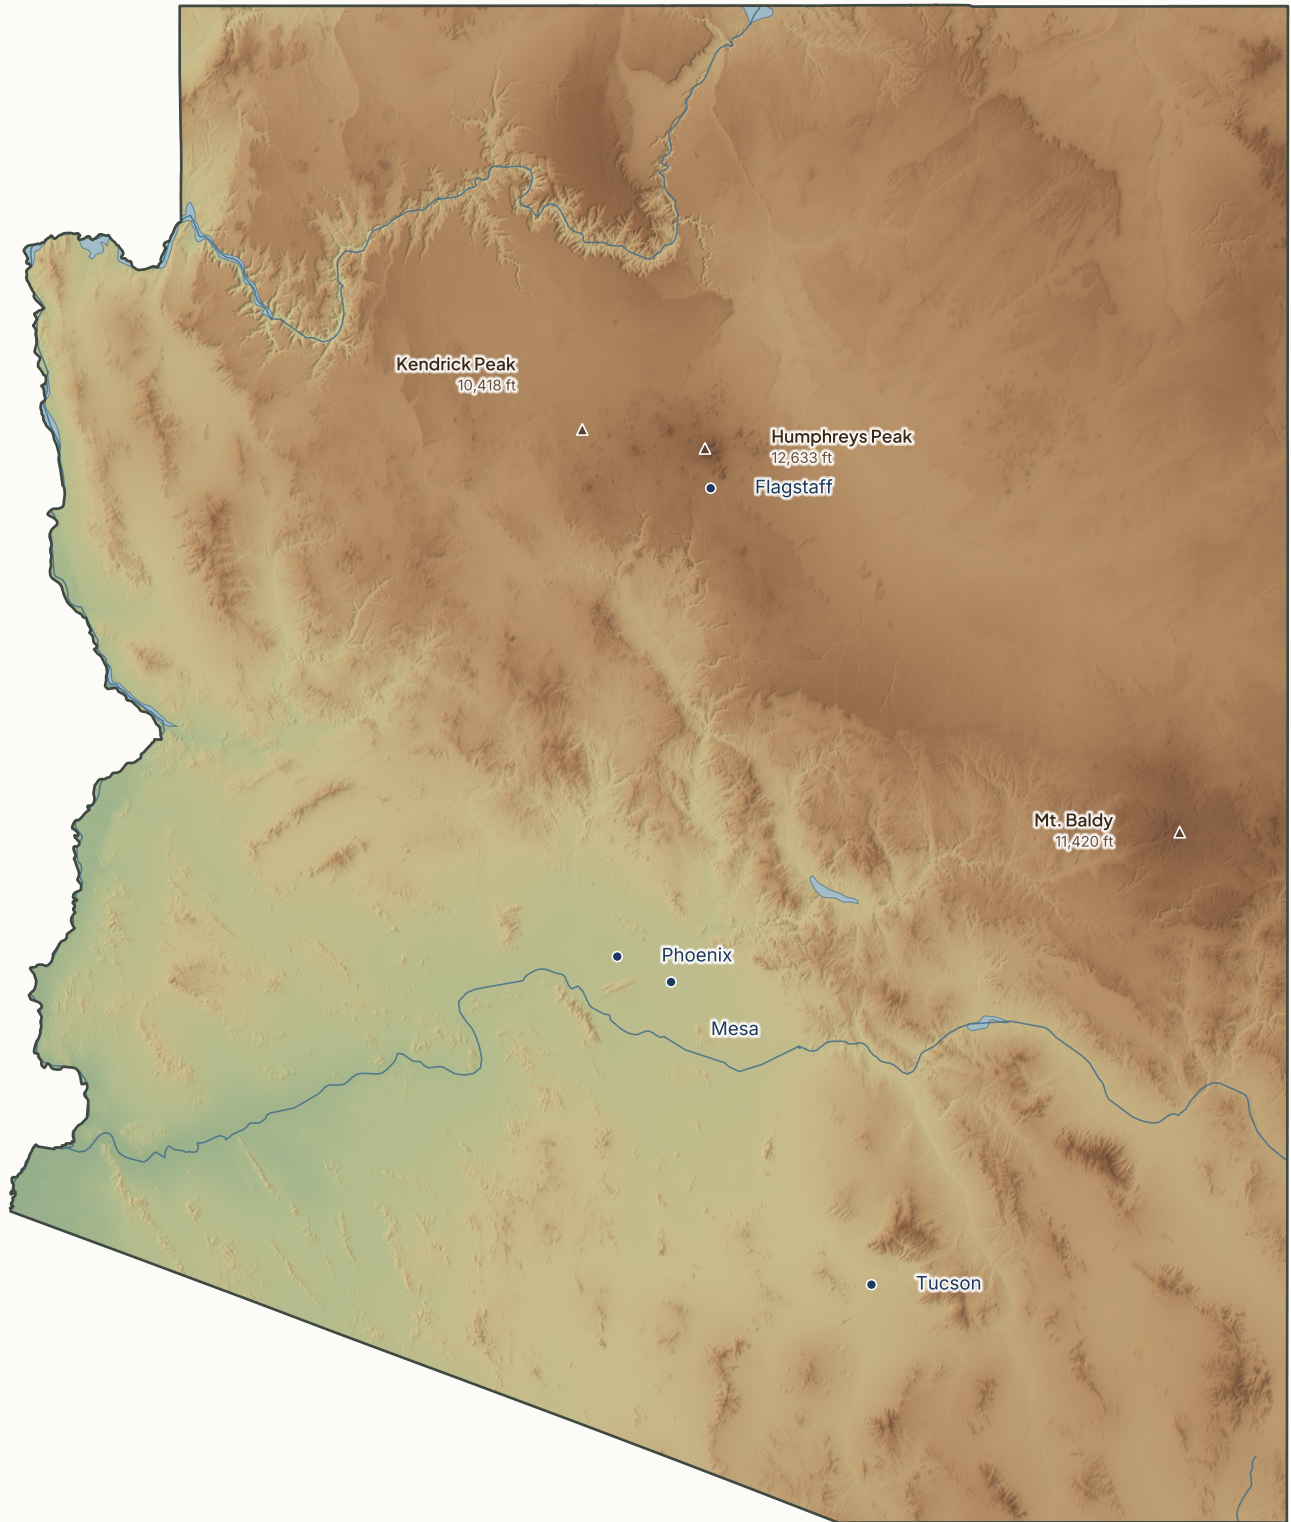

# Arizona

PHYSICAL MAP · ELEVATION AND TOPOGRAPHY

Elevation

SRTM 30m elevation · Natural Earth rivers · US Census boundary